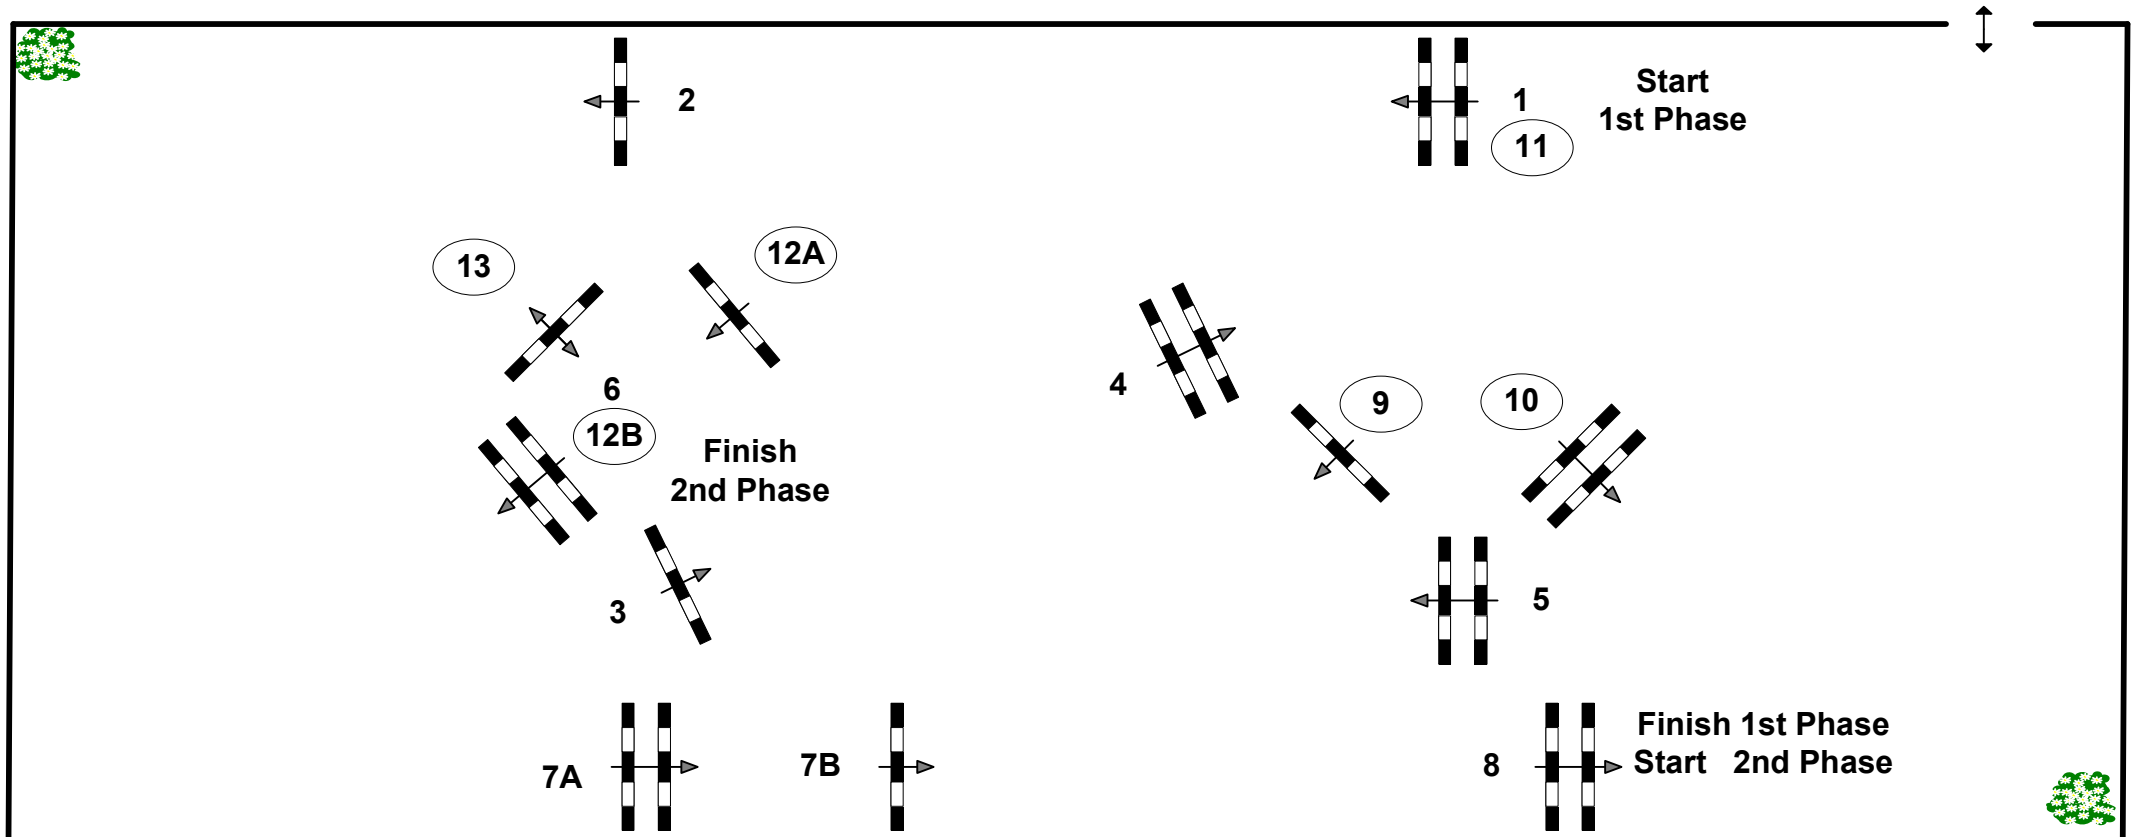

JBK Horse Shows 2015

Class No.: 216

CSI1* Small Tour Finale

Competition in two Phases

18. oktober 2015

Table: A
National RG: B4
FEI RG / Art. 274.5.3
Height: 1,25 m

Speed: 350 m/min
Length: 280 m
Time allowed: 48 sec
Time limit: 96 sec

Obstacles: 1-8
Efforts: 9
Penalty sec:
Closed combination:

2nd Phase: 9-10-11-12A-12B-13
Length: 230 m
Time allowed: 40 sec
Time limit: 80 sec

Course Designers:
Erling E. Simonsen
Bo Bak Andersen
and Team