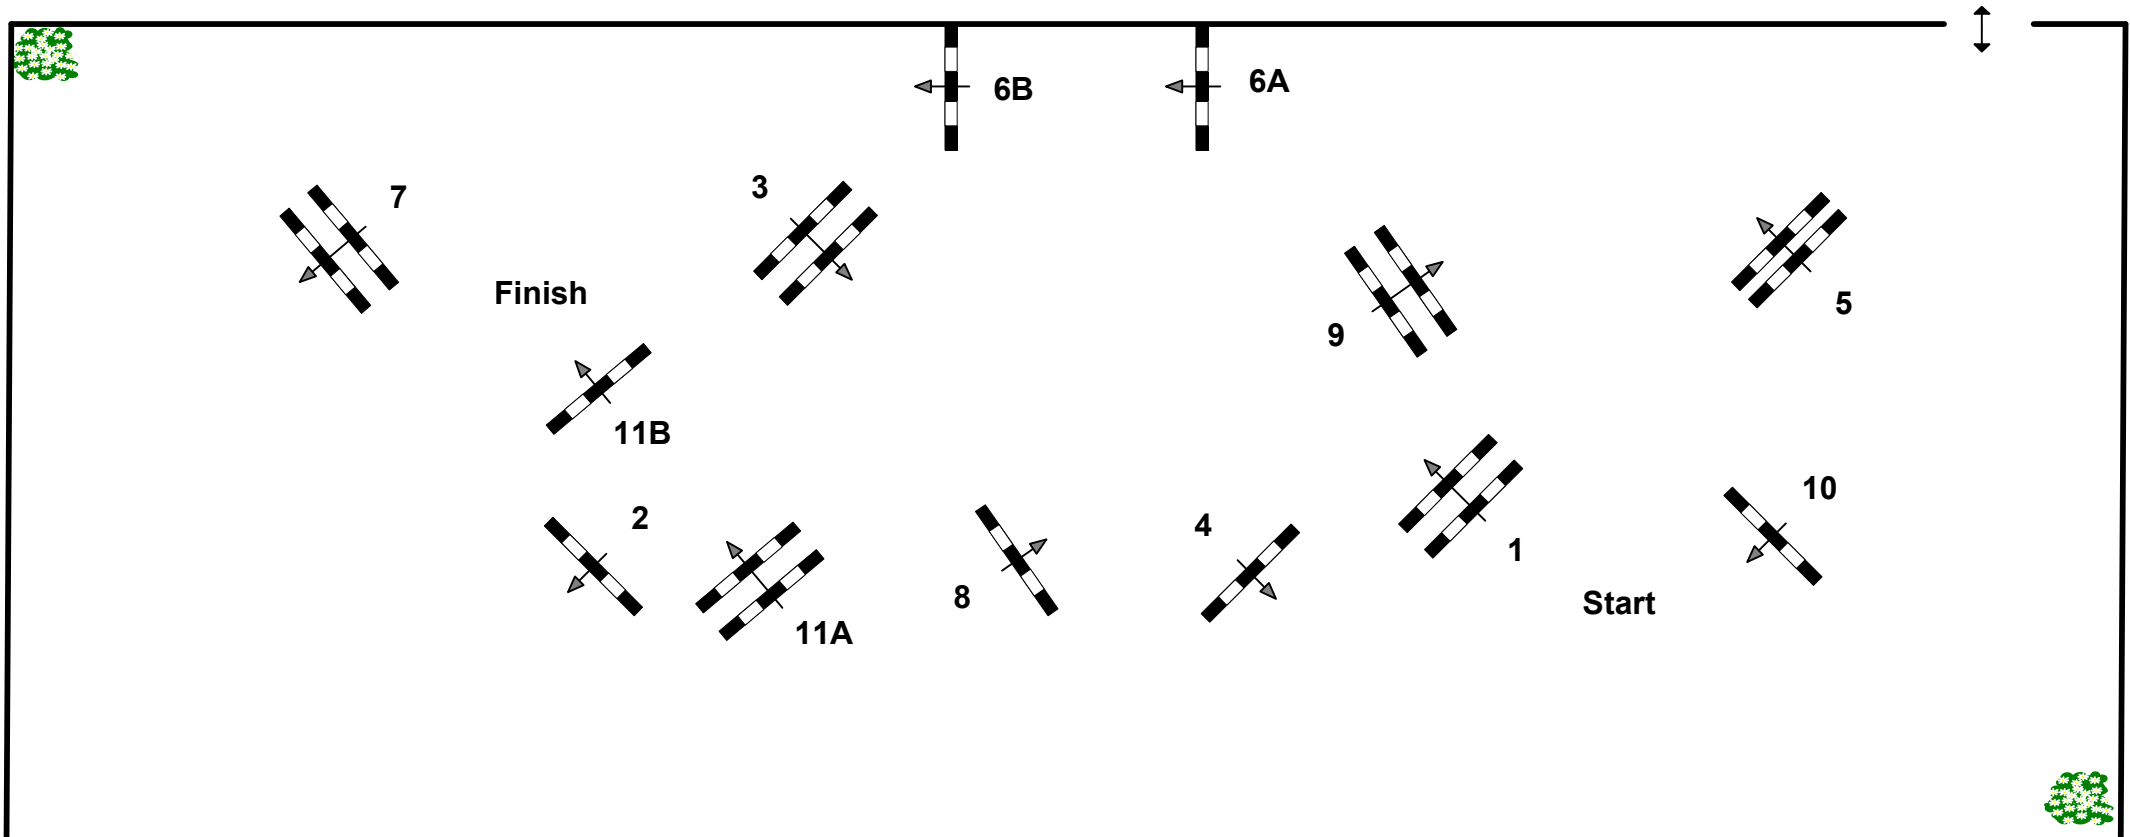

JBK Horse Shows 2015

Class No.: 213

CSI1* Big Tour

Competition against the clock

17. oktober 2015

Table: A
National RG: A
FEI RG / Art. 238.2.1
Height: 1,35 m

Speed: 350 m/min
Length: 360 m
Time allowed: 62 sec
Time limit: 124 sec

Obstacles: 1-11B
Efforts: 13
Penalty sec:
Closed combination:

Course Designers:
Erling E. Simonsen
Bo Bak Andersen
and Team

JURY