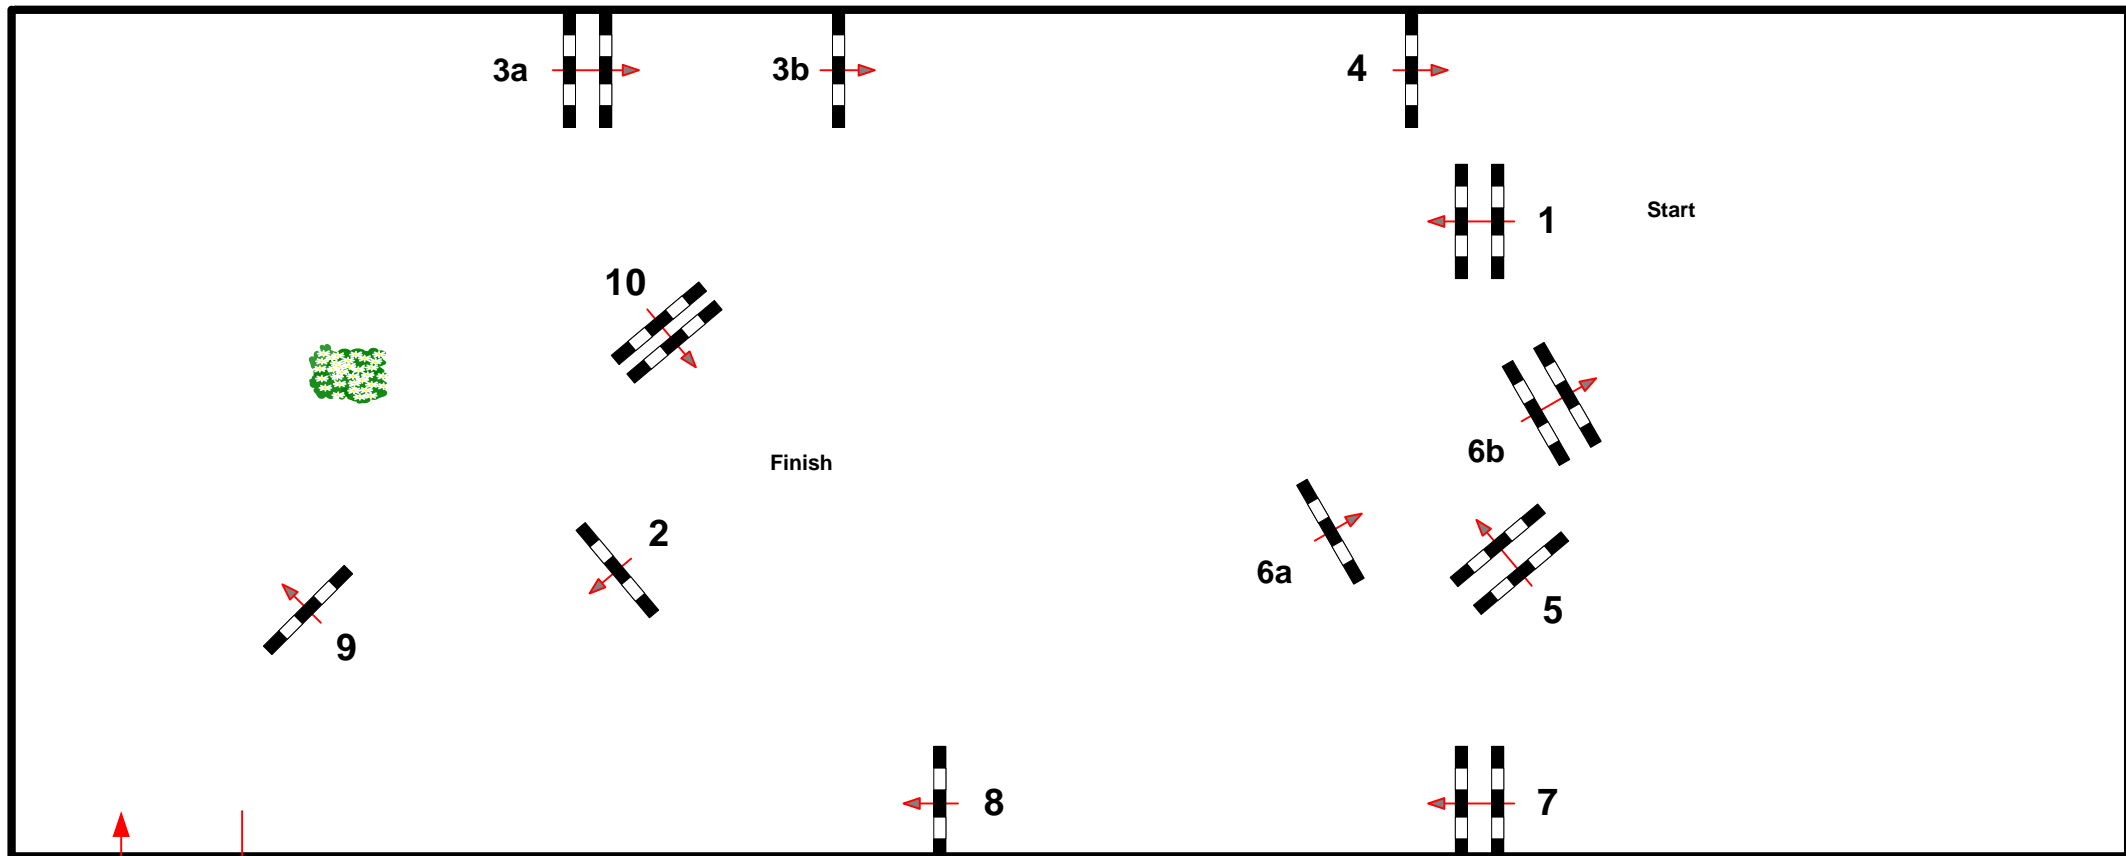

CSI Odense

Class No.: 201

CSI*

Competition against the clock

15. oktober 2015

Start: 0:00

Table: A
National RG:
FEI RG / Art. 238.2.1
Height: 1,30 m

Speed: 360 m/min
Length: 380 m
Time allowed: 64 sec
Time limit: 128 sec

Obstacles: 10
Efforts: 12
Penalty sec:
Closed combination:

1st Jump-off:
Length: 0 m
Time allowed: 0 sec
Time limit: 0 sec

2nd Jump-off:
Length: 0 m
Time allowed: 0 sec
Time limit: 0 sec

In / Out

Bo Bak Andersen