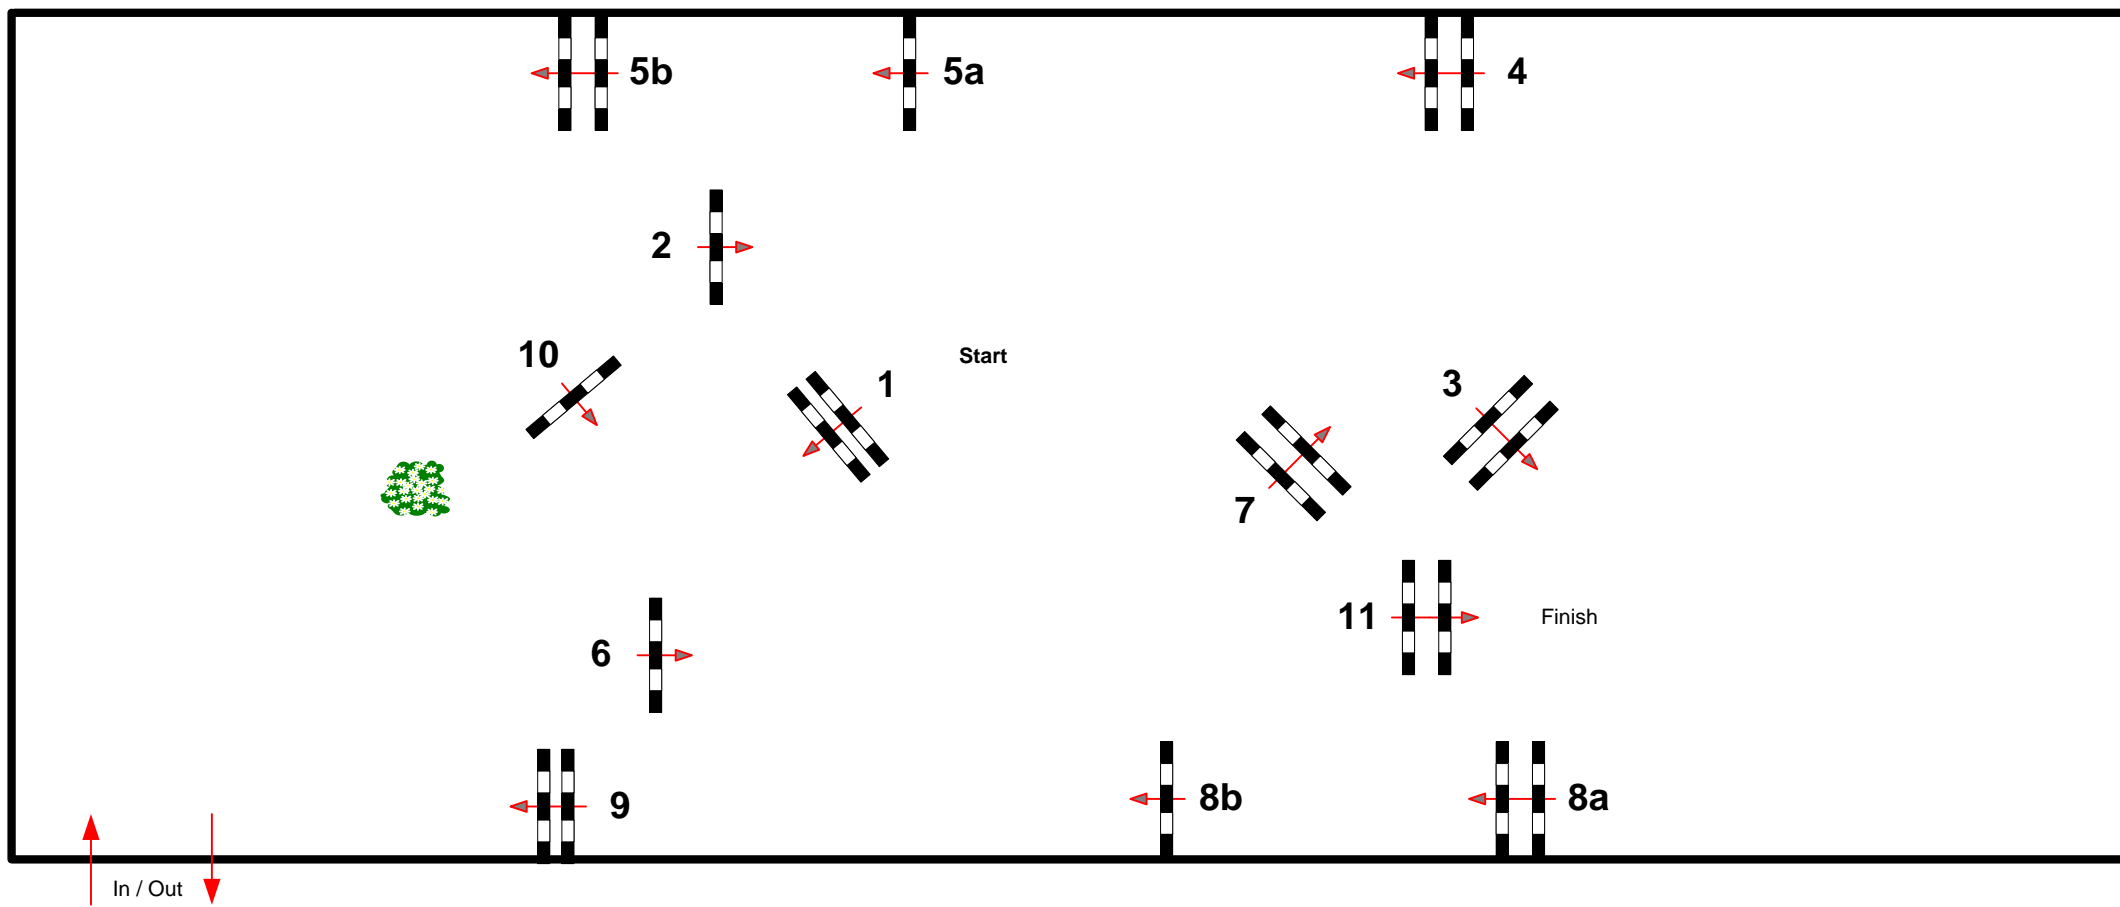

CSI Odense

Class No.: 116

CSIJ

Competition against the clock

10. oktober 2015

Start: 0:00

Table: A
National RG: A
FEI RG / Art. 238.2.1
Height: 1,25 m

Speed: 350 m/min
Length: 420 m
Time allowed: 72 sec
Time limit: 144 sec

Obstacles: 1-7
Efforts:
Penalty sec:
Closed combination:

2nd Phase:
Length: 0 m
Time allowed: 0 sec
Time limit: 0 sec

2nd Jump-off:
Length: 0 m
Time allowed: 0 sec
Time limit: 0 sec

Bo Bak Andersen
Erling Simonsen