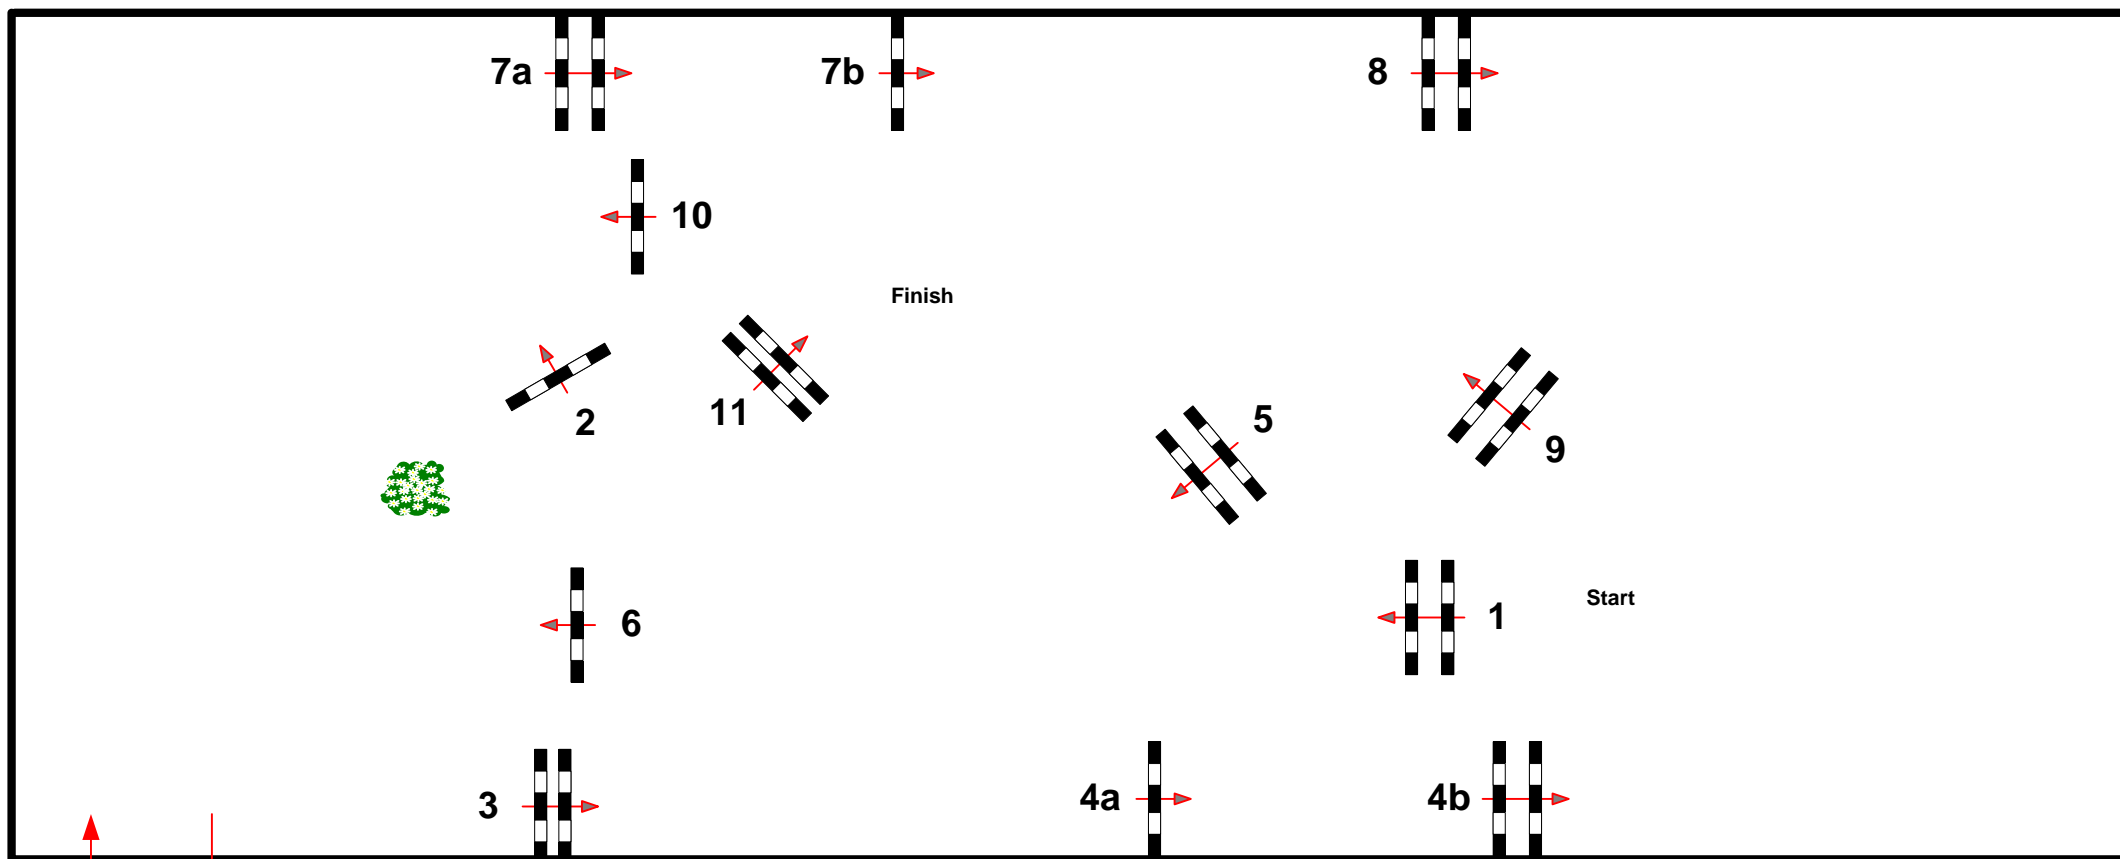

# CSI Odense

Class No.: 115

CSIY

Competition against the clock

10. oktober 2015

Start: 0:00

Table: A  
National RG:  
FEI RG / Art. 238.2.1  
Height: 1,30 m

Speed: 350 m/min  
Length: 420 m  
Time allowed: 72 sec  
Time limit: 144 sec

Obstacles: 11  
Efforts:  
Penalty sec:  
Closed combination:

2nd Phase:  
Length: 0 m  
Time allowed: 0 sec  
Time limit: 0 sec

2nd Jump-off:  
Length: 0 m  
Time allowed: 0 sec  
Time limit: 0 sec

Bo Bak Andersen  
Erling Simonsen