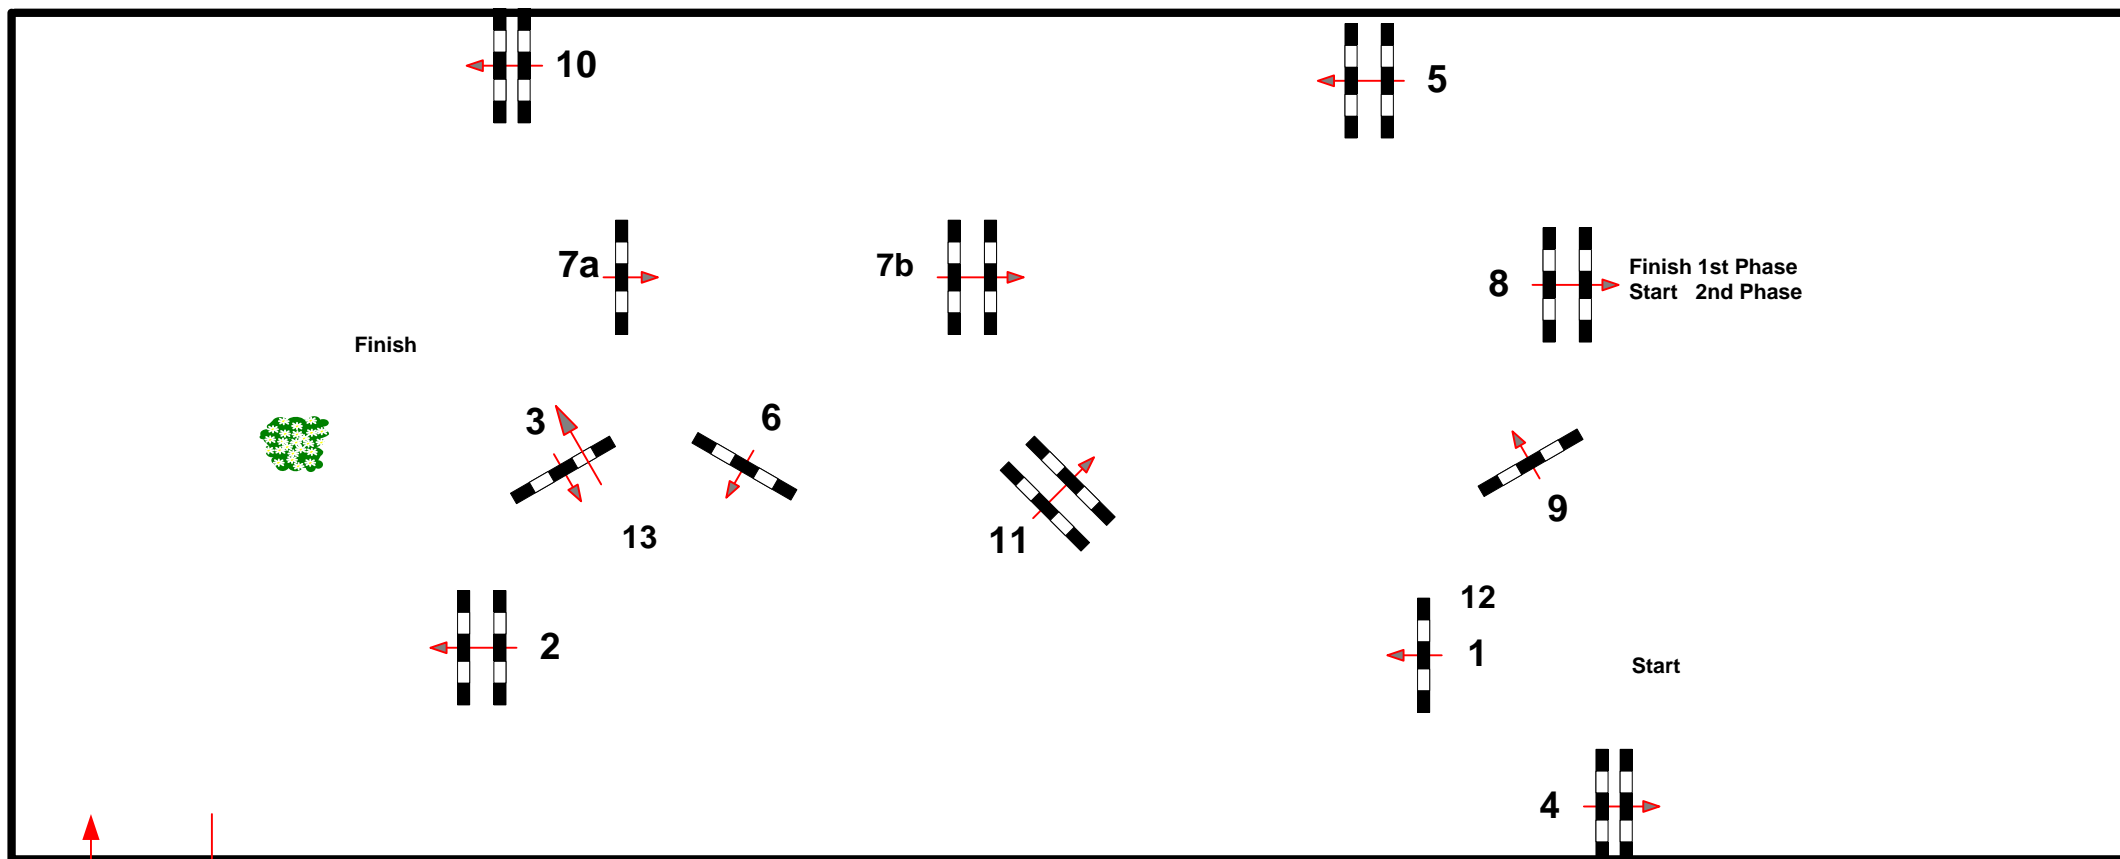

JBK Horse Show

Class No.: 110

CSIY

Competition in two Phases

9. oktober 2015

Start: 0:00

Table: A
National RG:
FEI RG / Art. 274.5.3
Height: 1,25 m

Speed: 350 m/min
Length: 270 m
Time allowed: 47 sec
Time limit: 94 sec

Obstacles: 1-8
Efforts:
Penalty sec:
Closed combination:

2nd Phase: 9-13
Length: 230 m
Time allowed: 40 sec
Time limit: 80 sec

2nd Jump-off:
Length: 0 m
Time allowed: 0 sec
Time limit: 0 sec

Bo Bak Andersen
Erling Simonsen