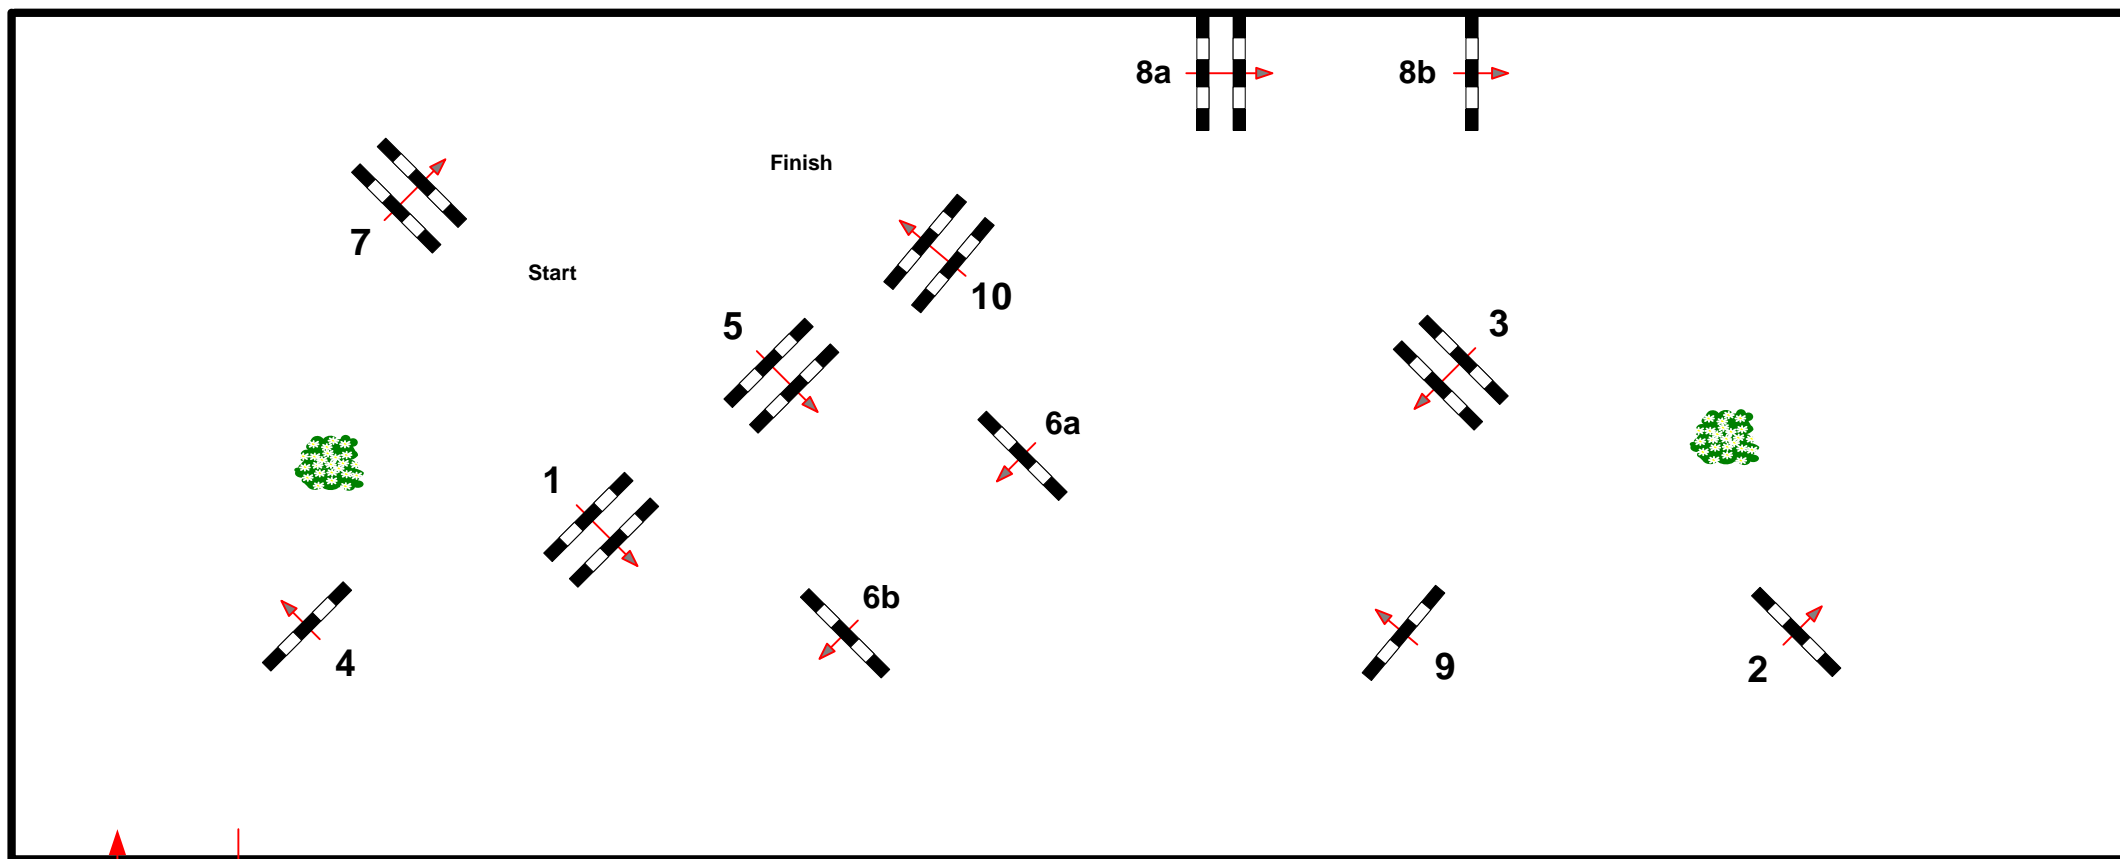

# CSI Odense

Class No.: 103

CSI\*

Competition against the clock

8. oktober 2015

Start: 0:00

Table: A  
National RG:  
FEI RG / Art. 238.2.1  
Height: 1,20 m

Speed: 350 m/min  
Length: 390 m  
Time allowed: 67 sec  
Time limit: 134 sec

Obstacles: 1-10  
Efforts:  
Penalty sec:  
Closed combination:

2nd Phase:  
Length: 0 m  
Time allowed: 0 sec  
Time limit: 0 sec

2nd Jump-off:  
Length: 0 m  
Time allowed: 0 sec  
Time limit: 0 sec

In / Out