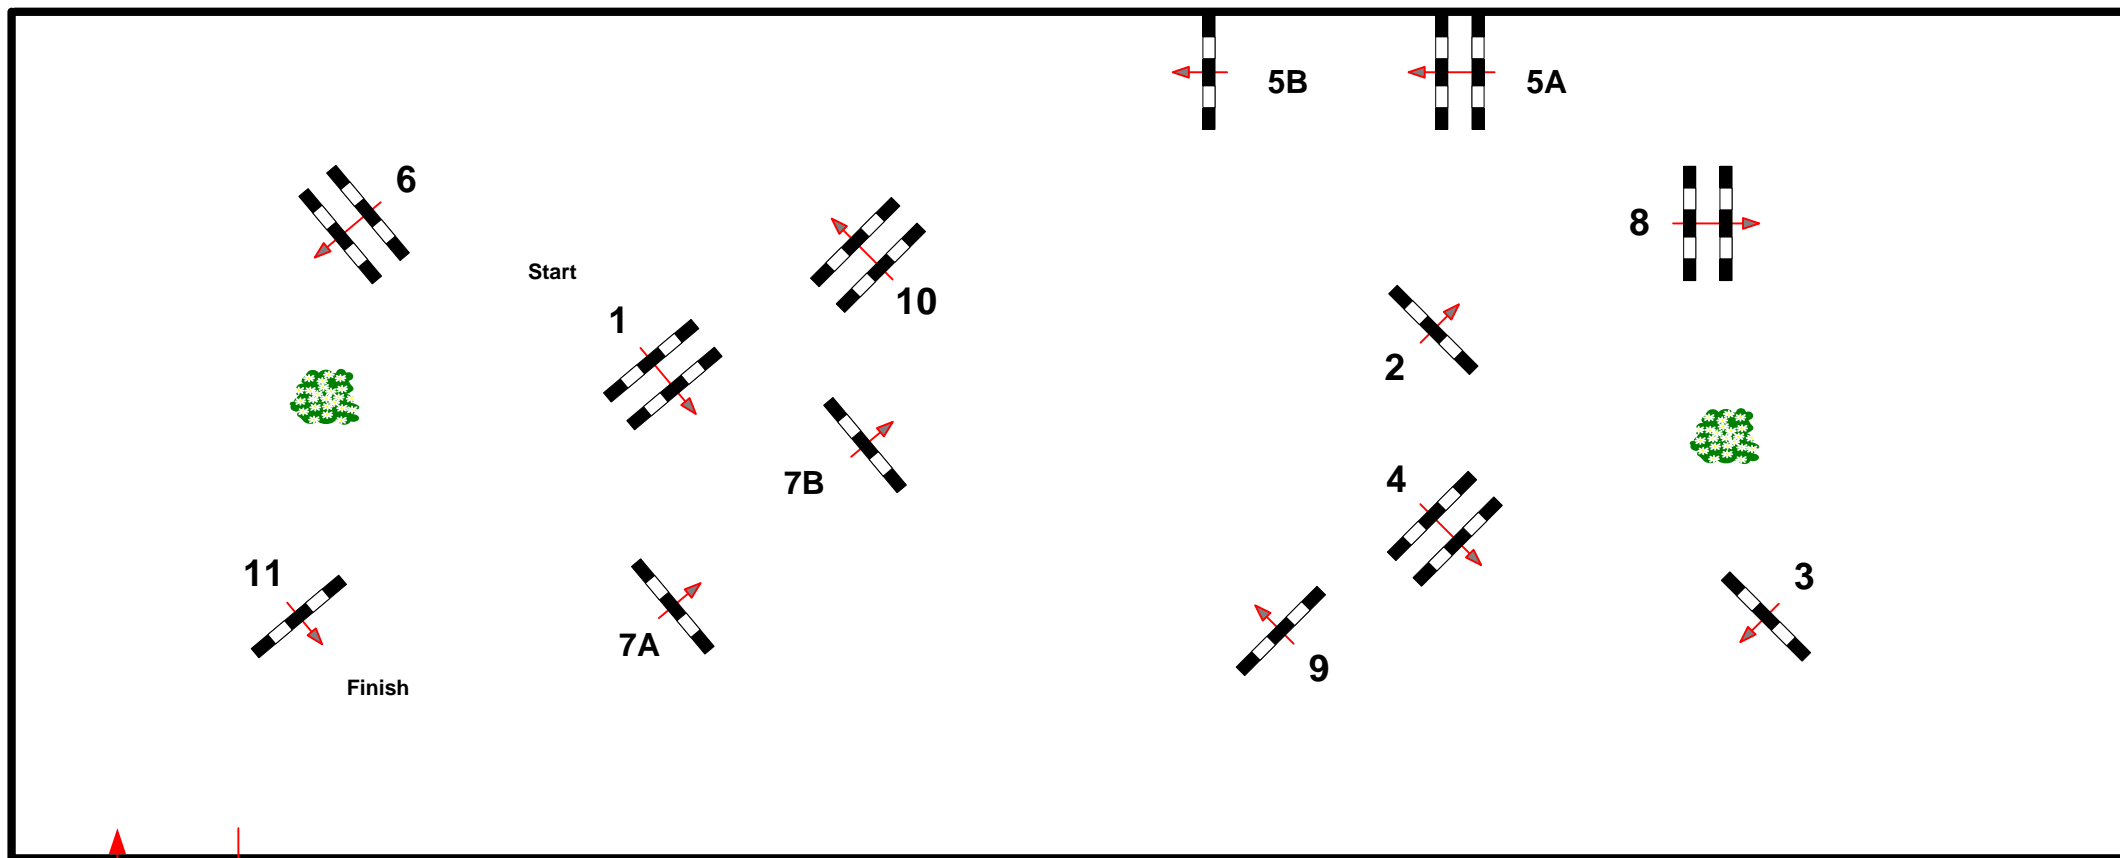

CSI Odense

Class No.: 102

CSIY

Competition against the clock

8. oktober 2015

Start: 0:00

Table: A
National RG:
FEI RG / Art. 238.2.1
Height: 1,25 m

Speed: 350 m/min
Length: 400 m
Time allowed: 69 sec
Time limit: 138 sec

Obstacles: 1-11
Efforts:
Penalty sec:
Closed combination:

2nd Phase:
Length: 0 m
Time allowed: 0 sec
Time limit: 0 sec

2nd Jump-off:
Length: 0 m
Time allowed: 0 sec
Time limit: 0 sec

In / Out